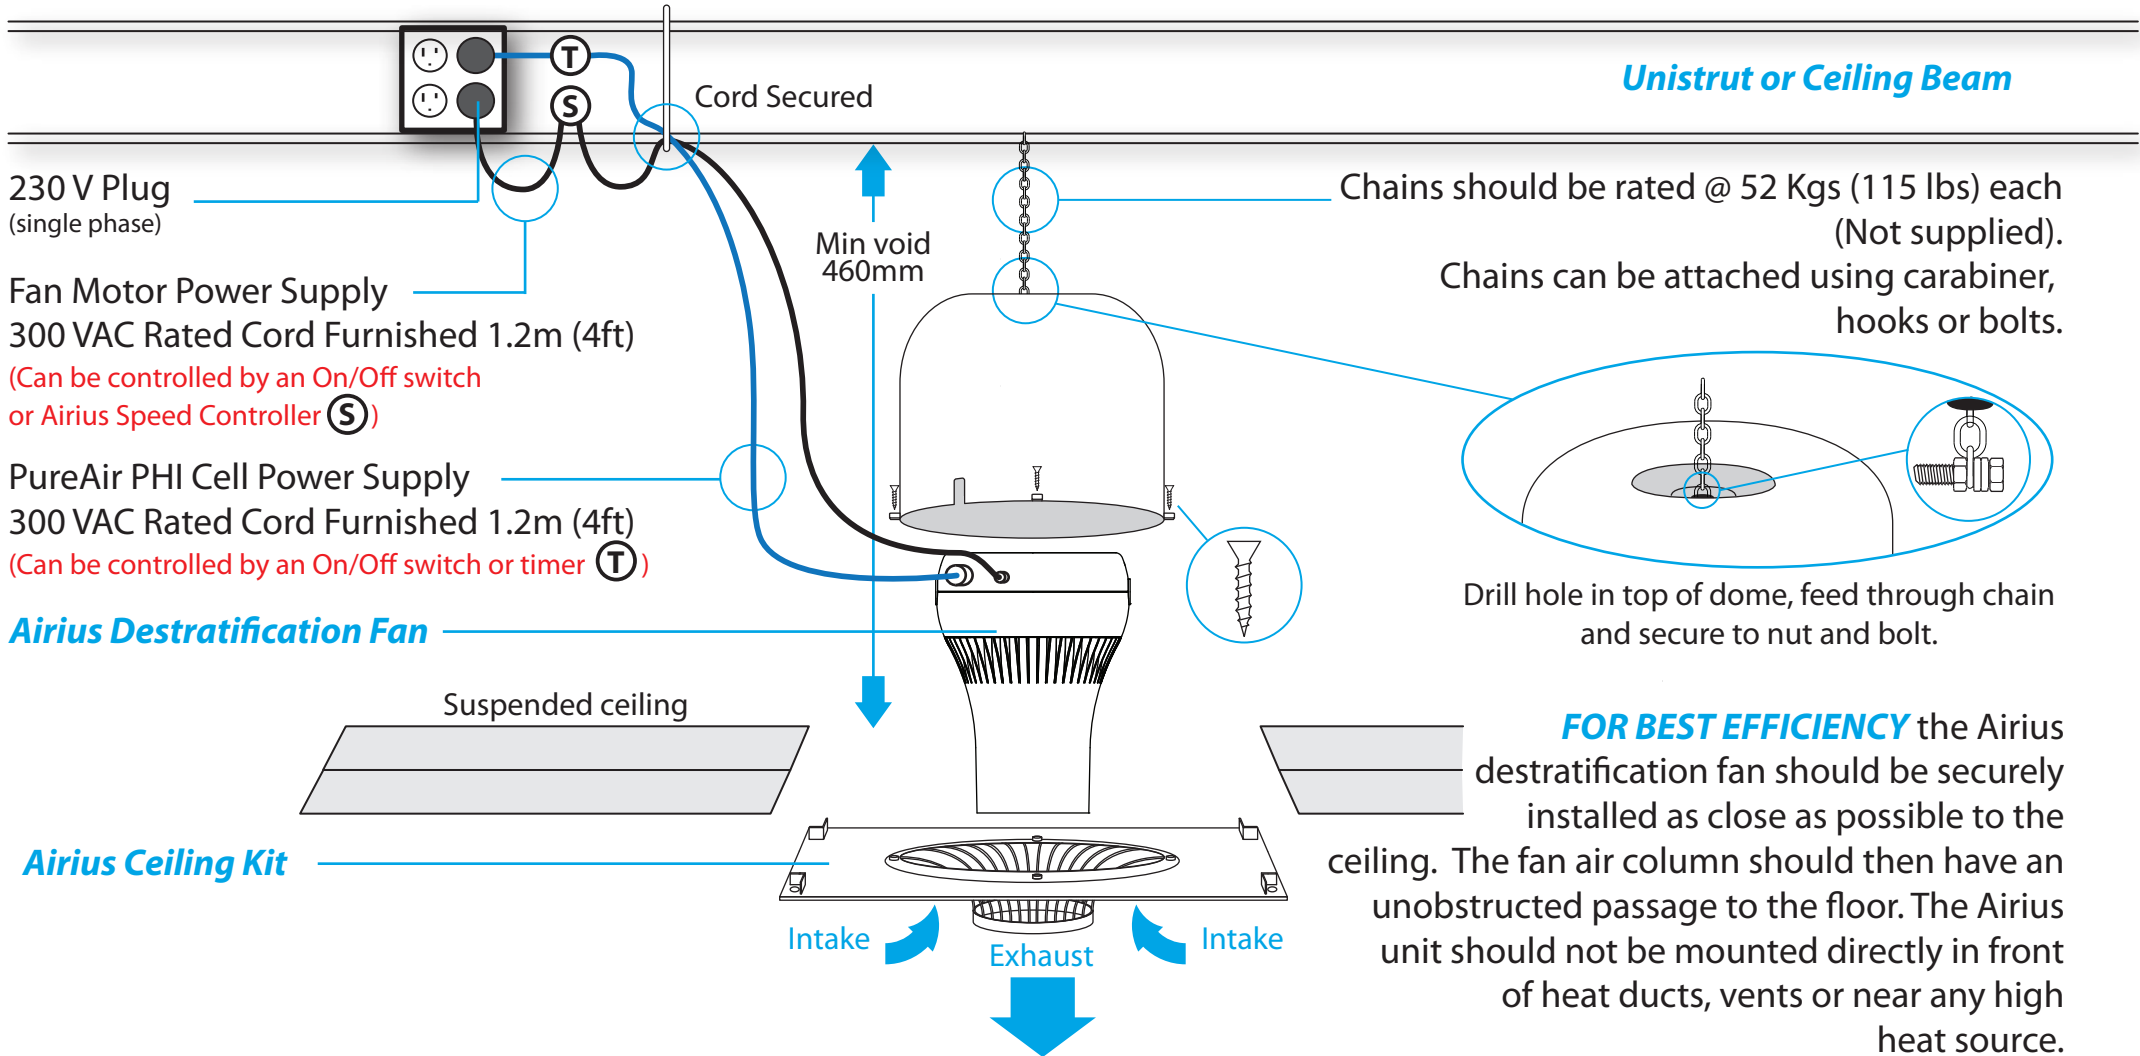

## AIRIUS CEILING KIT MOUNTING GUIDELINES - PUREAIR SERIES (SUSPENDED) - Model 45 - Option 1